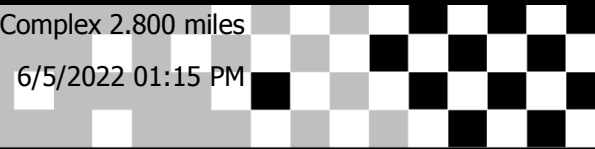

FRP at PITT RACE #1

Sorted on Laps

RCFFS
Pittsburgh Int'l Complex 2.800 miles
Race 3 Results
6/5/2022 01:15 PM
Race (13 Laps) started at 13:15:14

Pos	No.	Class	Name	Sponsor	Laps	Best Tm	Make/Model
1	10	RCFFS	Dave Harmison	Too Tall Racing	13	1:51.964	Royale
2	37	RCFFS	Garrett Dettman	G-Force Motorsports	13	1:52.002	Crossle
3	19	RCFFS	Steve Roux	Steve Roux Racing	13	1:51.676	Wyvern
4	22	RCFFS	Mark Walthew	Cruz Associates Inc.	13	1:56.656	Crossle
5	42	RCFFS	Thomas Venturino	RouxsterRcg			Royale
6	67	RCFFS	Mark Kingham	Kingham Racing			Zink